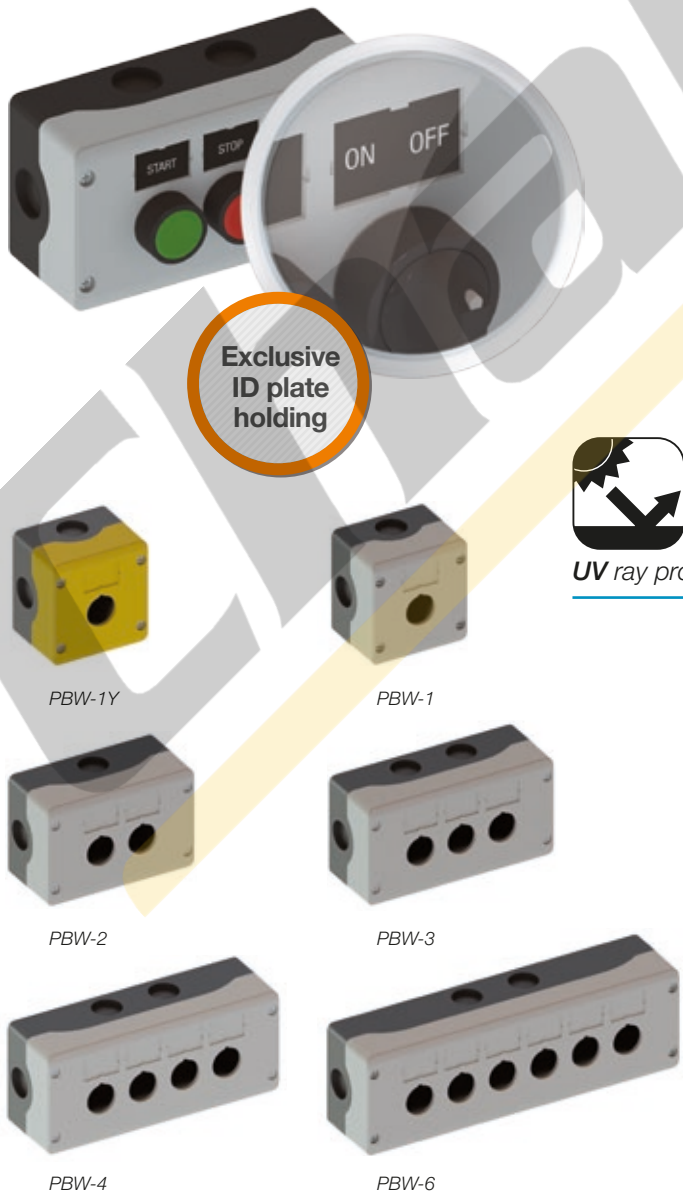

Decentralized Control Stations - PBW

WEG control stations and emergency stop stations, PBW line, are available for a wide range of applications meeting the most demanding requirements of quality, robustness and modular design.

The PBW line has been developed meeting the requirements of international standards such as IEC 60947-5-1, IEC 50102, IEC 60529 and UL 508 and can be used with WEG current pushbuttons and signalling units (CSW series).

Main Features and Benefits

- IP66 degree of protection: accurate design combined with a special sealing gasket assures the degree of protection throughout product life cycle
- Several cable entries: knock-out type entries on the top, back and side, meeting different cable glands with different threads
- Exclusive ID plate holding system: integrated to the construction, allows for standard CSW legend plates
- Anti-loosening fixing screws: ensures safe and easy operation
- Premium polycarbonate construction: non-flammable and UV ray protected, its oversized thickness offers high mechanical resistance

IP66 (Type 4X)
Degree of Protection

Exclusive ID plate holding

UV ray protected

Decentralized Control Stations - PBW

New Contact Blocks and Illuminated Blocks

New contact blocks and LED illuminated blocks, developed exclusively for PBW control stations, are fixed on the base making easier assembly and wiring.