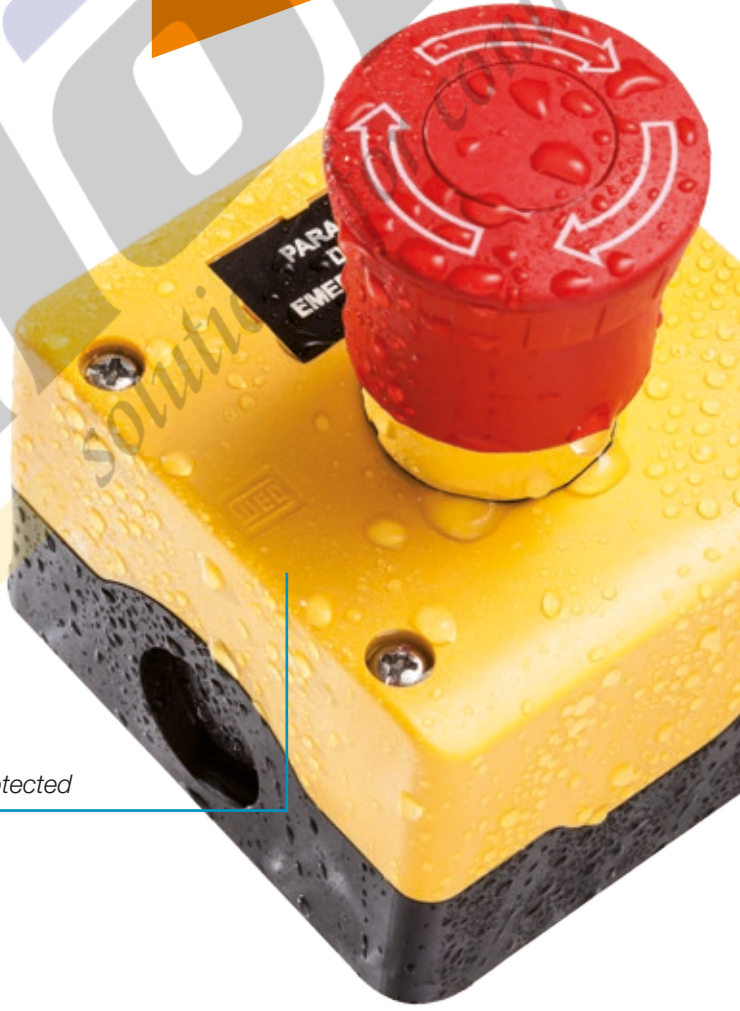

Decentralized Control Stations - PBW

WEG control stations and emergency stop stations, PBW line, are available for a wide range of applications meeting the most demanding requirements of quality, robustness and modular design.

The PBW line has been developed meeting the requirements of international standards such as IEC 60947-5-1, IEC 50102, IEC 60529 and UL 508 and can be used with WEG current pushbuttons and signalling units (CSW series).

Main Features and Benefits

- IP66 degree of protection: accurate design combined with a special sealing gasket assures the degree of protection throughout product life cycle
- Several cable entries: knock-out type entries on the top, back and side, meeting different cable glands with different threads
- Exclusive ID plate holding system: integrated to the construction, allows for standard CSW legend plates
- Anti-loosening fixing screws: ensures safe and easy operation
- Premium polycarbonate construction: non-flammable and UV ray protected, its oversized thickness offers high mechanical resistance

IP66 (Type 4X)
Degree of Protection

Exclusive ID plate holding

UV ray protected

Decentralized Control Stations - PBW

New Contact Blocks and Illuminated Blocks

New contact blocks and LED illuminated blocks, developed exclusively for PBW control stations, are fixed on the base making easier assembly and wiring.