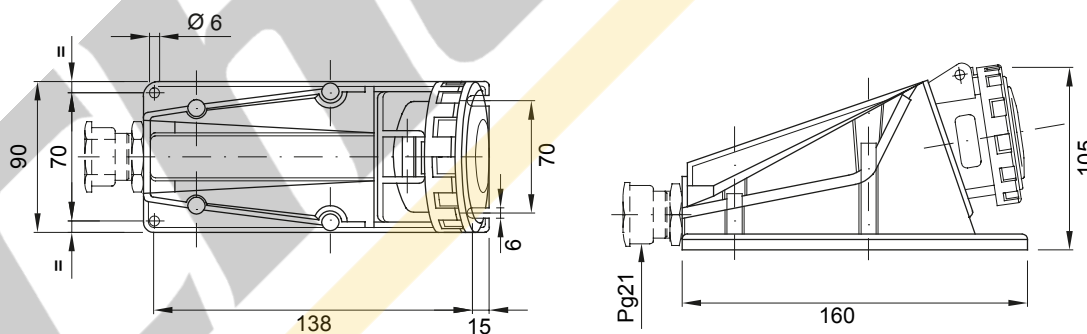

Product Data Sheet
GW62505

IEC 309 HP range

A range of trailing and fixed plugs and socket-outlets for industrial use, complying with the dimensional and performance standards unified at International level (IEC 60309) and assimilated by the European Standards (EN 60309) and Italian Standards (CEI 23-12). Socket-outlets and plugs with a rated current of 63 and 125A are equipped with an extra pilot contact (CP) for creating an electric interlock. The range is completed with 90° fixed plugs and 10° and 90° fixed socket-outlets. Sleeves and pins are obtained from solid brass bar, type Pt. CuZn40Pb2 (Cu 58%, Zn 40%, Pb 2%); anti-loosening terminals with unlosable screws, and built-in cable clamp with anti-abrasion cable gland.

Colour	Red	Rated current (A)	16
IP degree	IP67	No. of poles	3P+N+E
Mechanical resistance	IK08	Reference h	6
Rated voltage	380 - 415 V	Type	90° angled surface-mounting socket-outlet
Frequency	50/60 Hz	Terminal tightening capacity	1-2.5mm ² flexible cables - 1.5-4mm ² rigid cables
Operating temperature	-25 +55 °C	Type of wiring	With screw
Electrocod	2211	Glow wire test	850 °C (active parts) - 650 °C (passive parts)
Total number of operations	> 5000	Permissible overload	22 A
Breaking capacity at 1.1 Un	20 A	Insulation resistance	> 10 MΩ
Thermo-pressure with ball	125 °C (active parts) - 80 °C (passive parts)		

DIMENSIONAL

TECHNICAL SYMBOLOGY

IP
IP67

IK
IK08

GWT
850 °C (active parts)
- 650 °C (passive parts)

STANDARDS/APPROVALS

GEWISS S.p.A. Via A. Volta, 1
24069 Cenate Sotto - Bergamo - Italy
tel. +39 035 94 61 11 fax +39 035 94 69 09