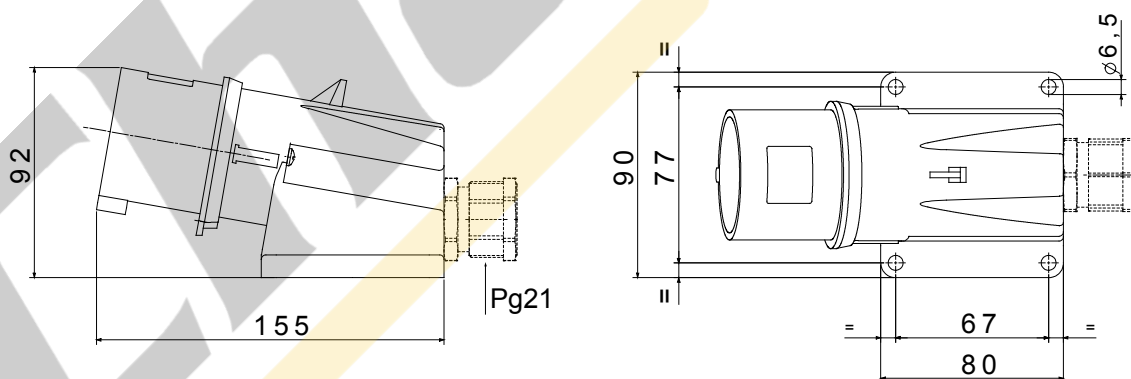

Product Data Sheet
GW60412

IEC 309 HP range

A range of trailing and fixed plugs and socket-outlets for industrial use, complying with the dimensional and performance standards unified at International level (IEC 60309) and assimilated by the European Standards (EN 60309) and Italian Standards (CEI 23-12). Socket-outlets and plugs with a rated current of 63 and 125A are equipped with an extra pilot contact (CP) for creating an electric interlock. The range is completed with 90° fixed plugs and 10° and 90° fixed socket-outlets. Sleeves and pins are obtained from solid brass bar, type Pt. CuZn40Pb2 (Cu 58%, Zn 40%, Pb 2%); anti-loosening terminals with unlosable screws, and built-in cable clamp with anti-abrasion cable gland.

Colour	Yellow	Rated current (A)	32
IP degree	IP44	No. of poles	2P+E
Mechanical resistance	IK08	Reference h	4
Rated voltage	100-130 V	Type	90° angled surface mounting inlet
Frequency	50/60 Hz	Terminal tightening capacity	2.5-6mm ² flexible cables - 2.5-10mm ² rigid cables
Operating temperature	-25 +55 °C	Type of wiring	With screw
Electrocod	2230	Glow wire test	850 °C (active parts) - 650 °C (passive parts)
Total number of operations	> 2000	Permissible overload	42 A
Breaking capacity at 1.1 Un	40 A	Insulation resistance	> 10 MΩ
Thermo-pressure with ball	125 °C (active parts) - 80 °C (passive parts)		

DIMENSIONAL

TECHNICAL SYMBOLOGY

IP
IP44

IK
IK08

GWT
850 °C (active parts)
- 650 °C (passive parts)

STANDARDS/APPROVALS

GEWISS S.p.A. Via Domenico Bosatelli 1
24069 Cenate Sotto - Bergamo - Italy
tel. +39 035 94 61 11 fax +39 035 94 69 09